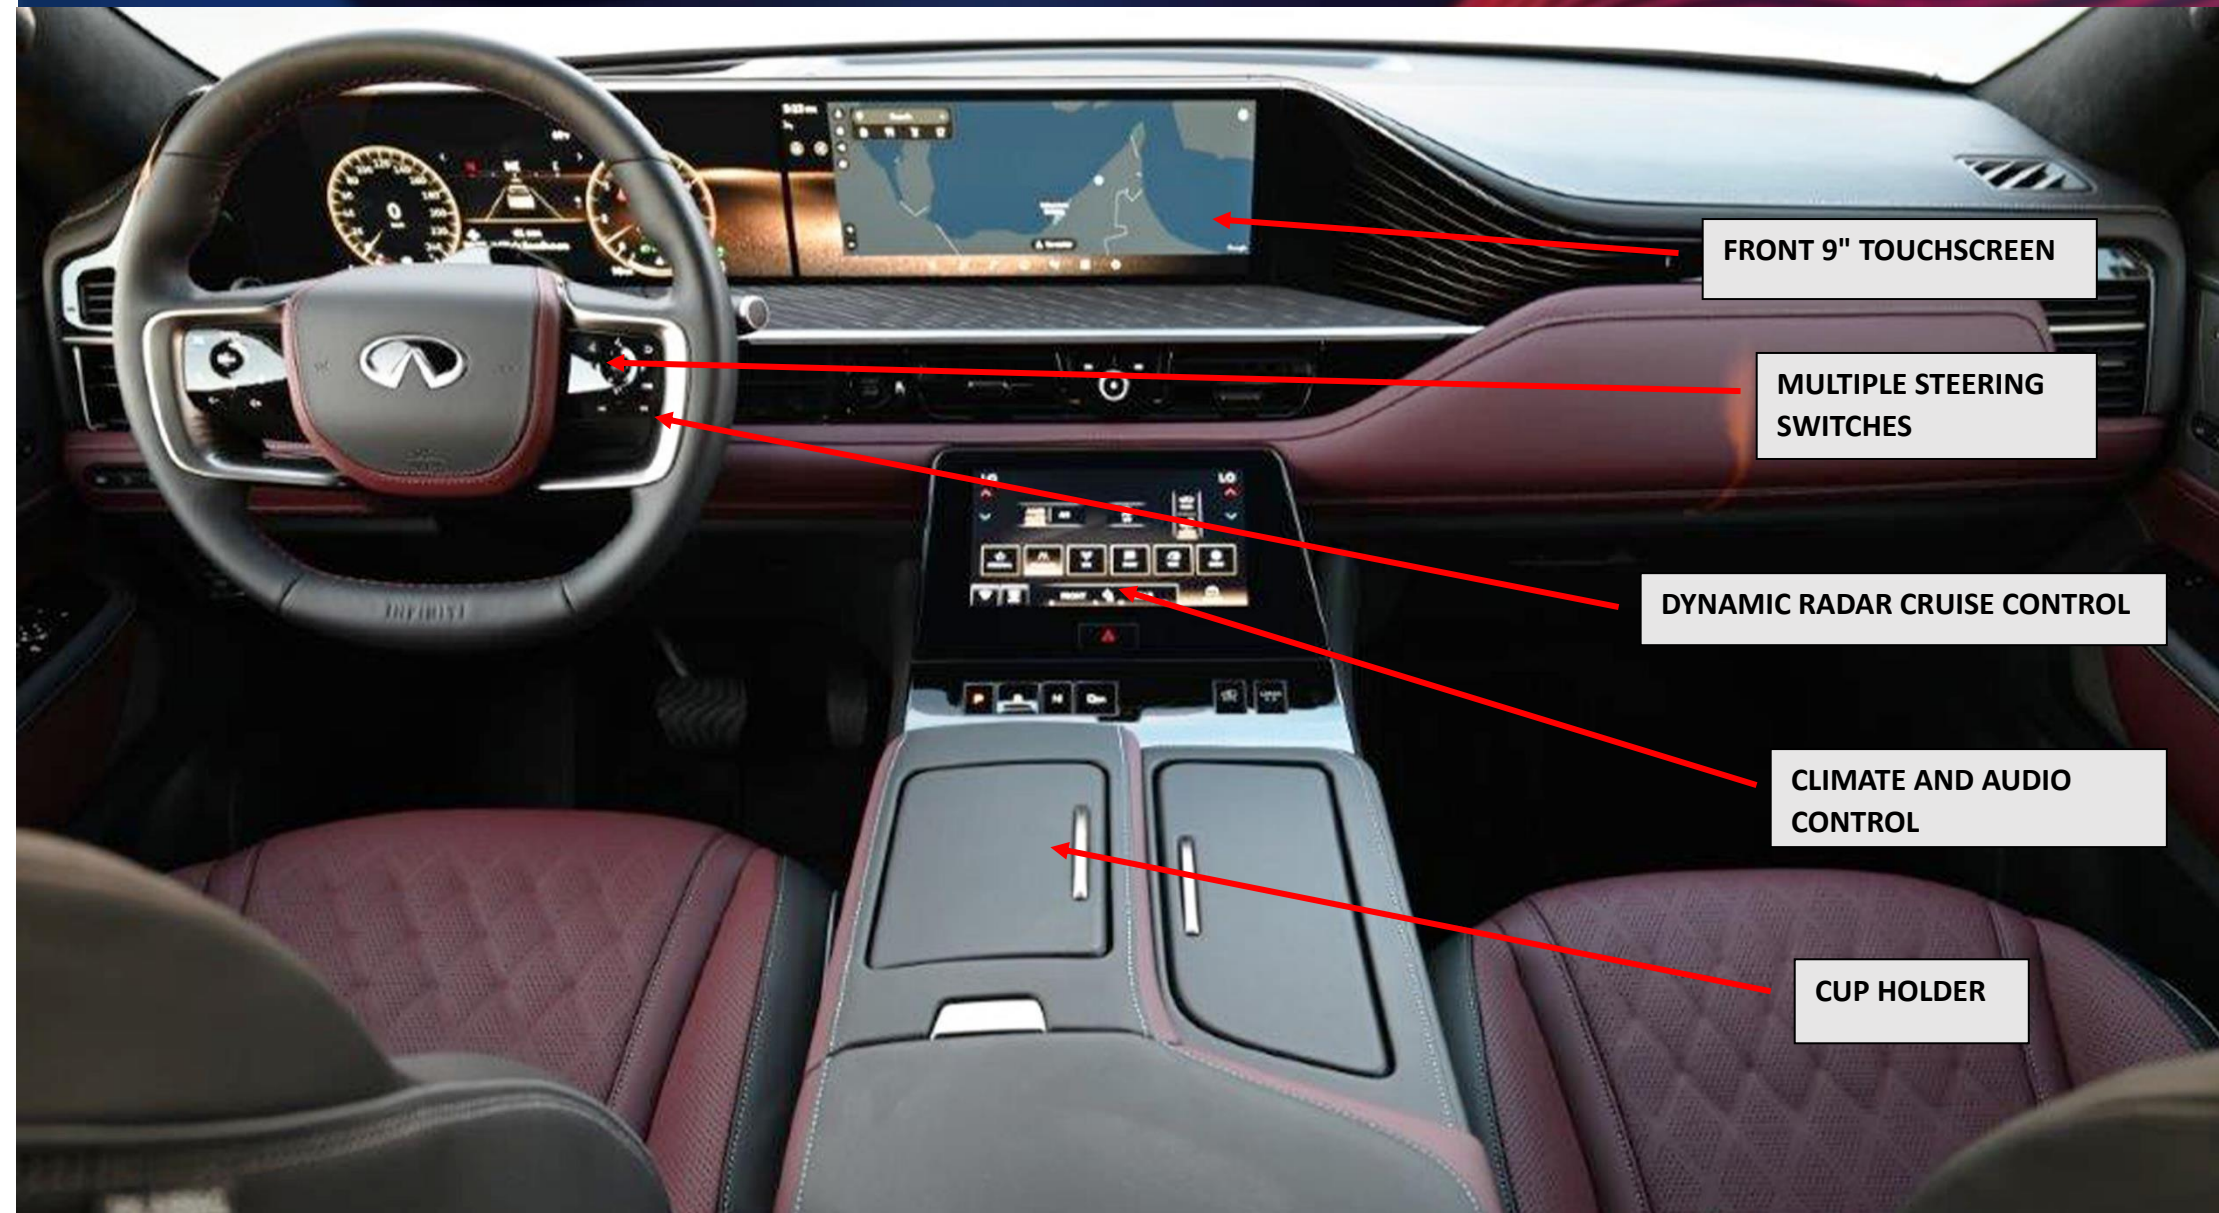

FRONT 9" TOUCHSCREEN

MULTIPLE STEERING SWITCHES

DYNAMIC RADAR CRUISE CONTROL

CLIMATE AND AUDIO CONTROL

CUP HOLDER

Sahara Motors (Head Office)

Block 3, Showroom 25, Auto Market,
Ras Al Khor, Dubai, United Arab Emirates.